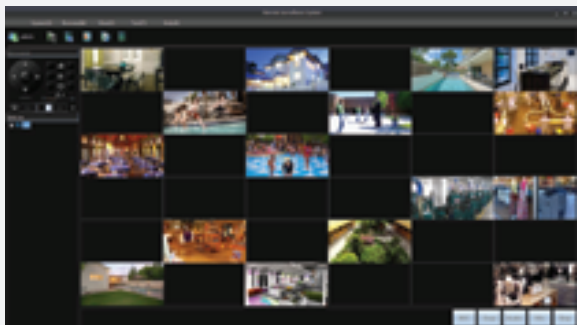

FEATURES IMAGES

CMS (CENTRAL MONITORING SYSTEM)

compatible with:

TECHNICAL SPECIFICATIONS

CODEC	H.264
OPERATING SYSTEM	EMBEDDED LINUX
VIDEO	
Channel	8
Output	HDMI, VGA, CVBS, 1 SPOT
Dual Display	Yes
RECORDING	
Rate (PAL)	8ch*960H@200fps
Mode	Manual, Schedule, Motion, Alarm
PLAYBACK	
Display	8ch@960H Realtime
Search Mode	Time, Date, Record Mode
Privacy Masking	4 Zones (max)
STORAGE	
Internal	2 ea HDD (4TB each)
Backup	USB/Network
NETWORKING	
Web	IE11, Chrome, Firefox, Safari
CMS	Support max 100ch viewing per CMS
Mobile	iPhone, iPad, Android
Email	Yes
Snapshot Function	IE - Yes CMS - Yes Apps - Yes
INTERFACE	
Network	1 RJ-45, 10/100M/1000M adaptive Ethernet Interface
IR Extension	Yes
USB	2
PTZ(RS-485)	Yes
RS-232	No
Audio	G.771A, 2 in, 1 out
Alarm	4in, 1out
POWER SUPPLY	12VDC, 3.33A
POWER CONSUMPTION (w/o HDD)	40W
OPERATING TEMPERATURE	-10°C ~ 55°C
HUMIDITY	10% ~ 90%RH
DIMENSION (W x L x H)	440 × 301.54 × 70.1
WEIGHT(w/o HDD)	2kg
HOUSING	1.5U